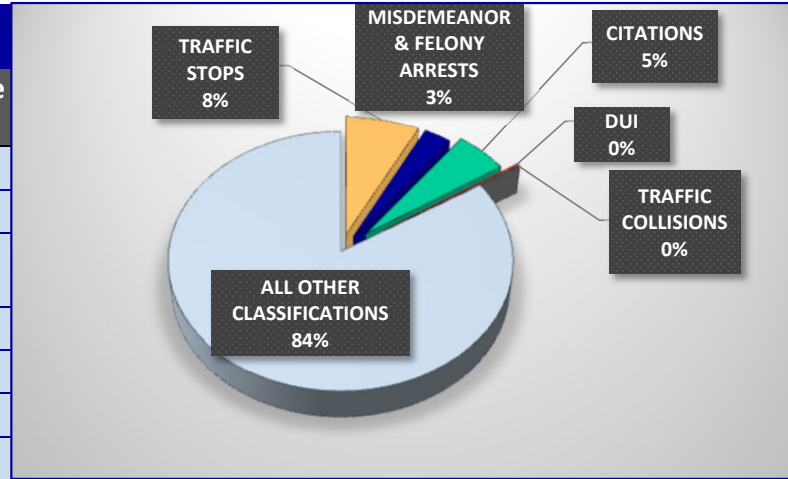

PLACERVILLE POLICE DEPARTMENT STATISTICS 2024

MONTH	INCIDENTS	TRAFFIC STOPS	MISDEMEANOR & FELONY ARRESTS	CITATIONS	DUI	THEFT	TRAFFIC COLLISIONS	NARCOTICS	BURGLARY	ASSAULT	PRIORITY 1 RESPONSE TIMES	2024 TOTALS	
JANUARY	2013	198	104	105	6	23	28	16	6	18	03:51.0	INCIDENTS	23392
FEBRUARY	2088	182	67	69	5	22	27	13	6	9	03:39.0	TRAFFIC STOPS	2097
MARCH	1989	178	78	72	5	23	19	11	2	9	03:08.0	MISDEMEANOR & FELONY ARRESTS	804
APRIL	2025	301	70	184	5	8	6	17	9	8	03:28.0	CITATIONS	1184
MAY	2068	199	71	127	7	6	5	35	3	9	04:22.0	DUI	66
JUNE	2233	200	68	92	7	2	6	32	1	11	06:37.0	THEFT	113
JULY	2061	118	74	101	9	3	13	29	4	8	04:09.0	TRAFFIC COLLISIONS	133
AUGUST	2275	149	76	88	7	10	9	24	1	6	04:15.0	NARCOTICS	267
SEPTEMBER	2407	278	68	156	7	6	7	22	4	10	04:51.0	BURGLARY	49
OCTOBER	2009	127	66	70	6	6	8	33	9	7	04:20.0	ASSAULT	107
NOVEMBER	2224	167	62	120	2	4	5	35	4	12	06:38.0	AVERAGE PRIORITY 1 RESPONSE TIME	04:28.9
DECEMBER													

PLACERVILLE POLICE DEPARTMENT STATISTICS

NOVEMBER			
	2023	2024	Percent Change 23/24
INCIDENTS		2224	N/A
TRAFFIC STOPS		167	N/A
MISDEMEANOR & FELONY ARRESTS		62	N/A
CITATIONS		120	N/A
DUI		2	N/A
TRAFFIC COLLISIONS		5	N/A
PRIORITY 1 RESPONSE TIMES		04:20.0	N/A

290 PC SEX-REGISTRANTS		
290 PC Sex-Registrants registered in the City Limits	45	290 Registrants - NOVEMBER 2024
Address	31	
High Risk	1	
Moderate-High	9	
Moderate-Low	4	
*Navigation Center Address	4	
Transient	14	
High Risk	5	
Moderate-High	4	
Moderate-Low	1	